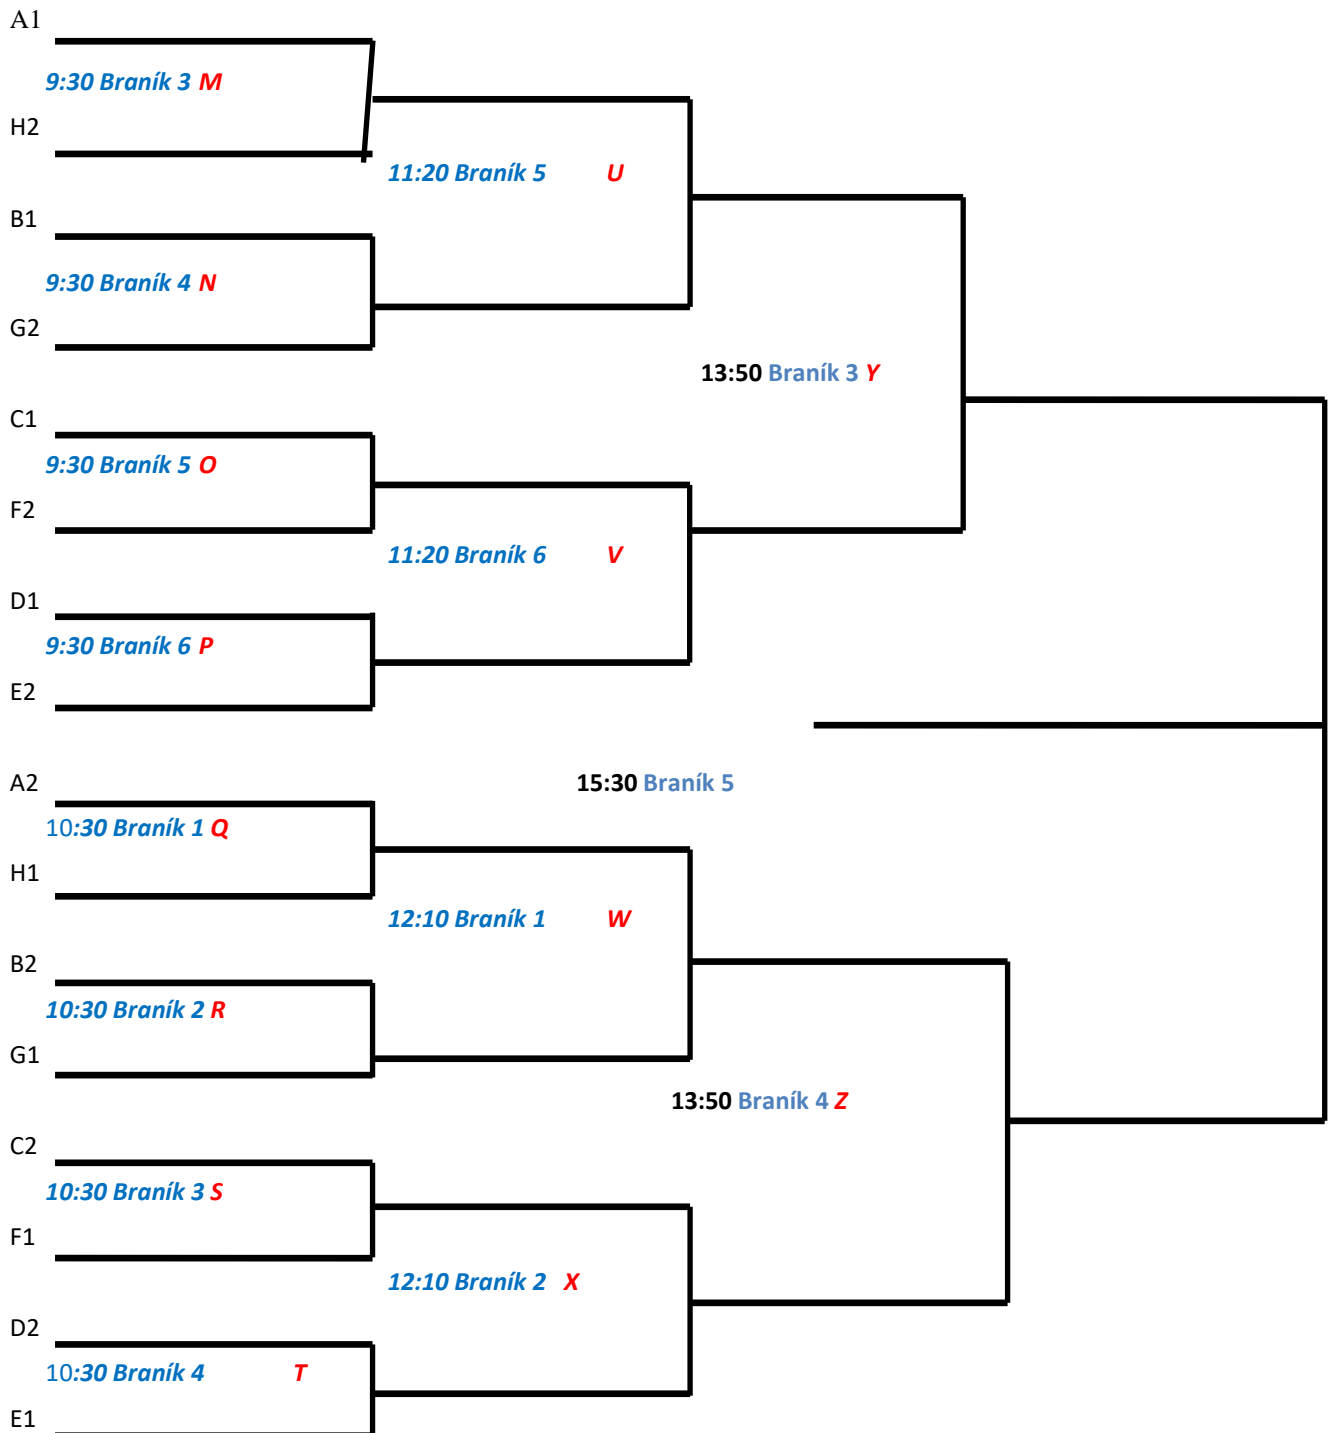

SCHEDULE TIME

Time/Stadium	No.	Team	Score
11:20 Braník 1	1.		
	3.		
13:00 Braník 3	2.		
	3.		
14:40 Braník 5	1.		
	2.		

PRAGUE'S BARREL

32th ANNIVERSARY 2024 JUNE

GROUP „H“

FRIDAY

PLAY TIME: 2*20 min

<i>Group H</i>	<i>H1</i>	<i>H2</i>	<i>H4</i>	Points	Score	Place
1.	Prague's barrel 2024					
2.		Prague's barrel 2024				
3.			Prague's barrel 2024			

SCHEDULE TIME

Time/Stadium	No.	Team	Score
11:20 Braník 2	1.		
	3.		
13:00 Braník 4	2.		
	3.		
14:40 Braník 6	1.		
	2.		

PRAGUE'S BARREL

32th ANNIVERSARY 2024 JUNE

SCHEDULE TIME

SATURDAY

PLAY TIME: 2*20 min

1. – 16. PLACE