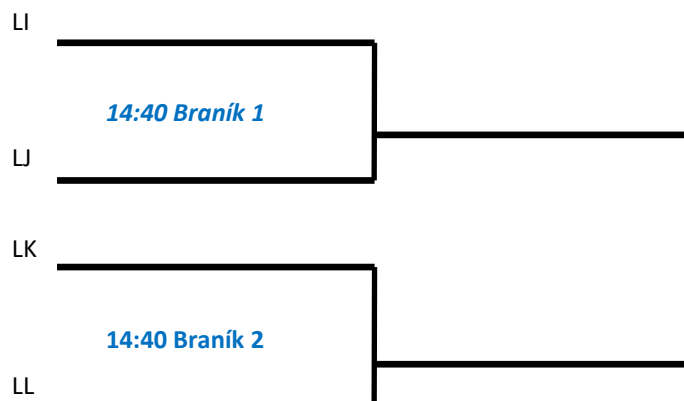

13. – 16. PLACE