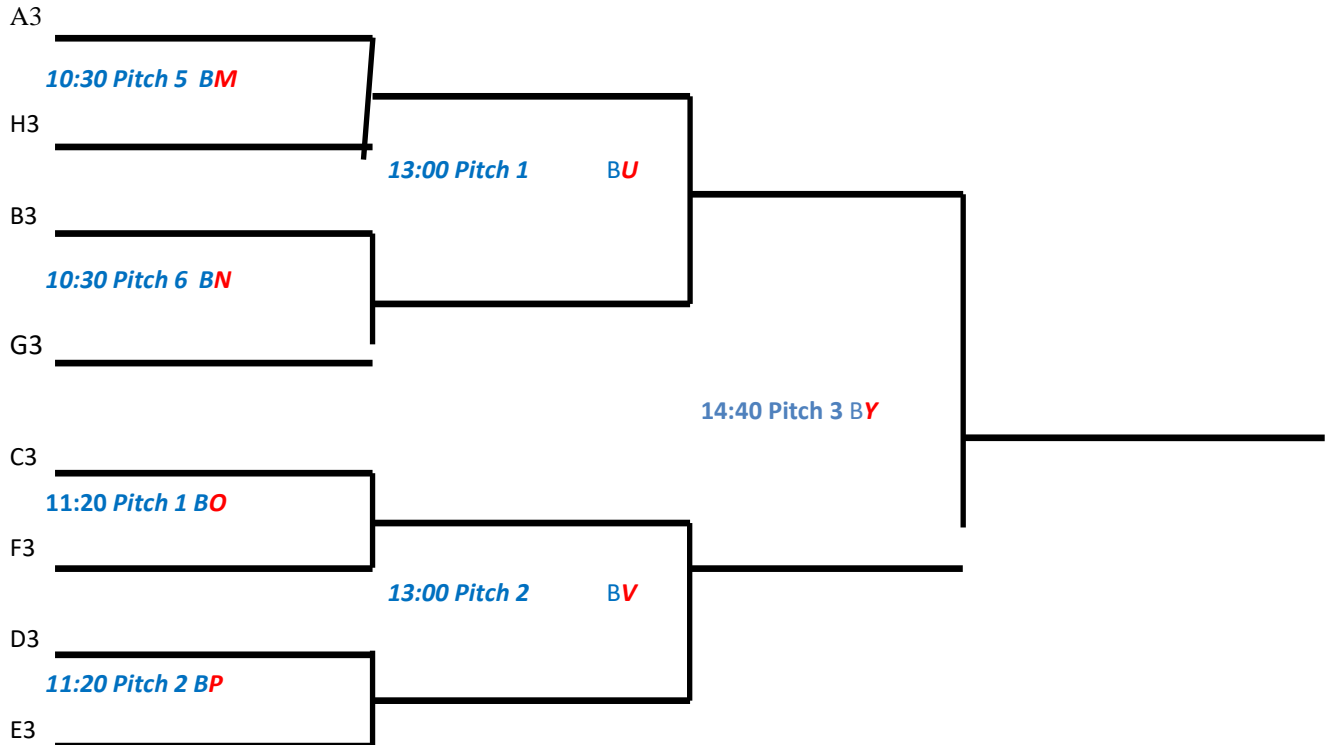

PLAY TIME: 2*20 min

9. – 16. PLACE

13. – 16. PLACE

PRAGUE'S BARREL

32th ANNIVERSARY 2024 JUNE

SCHEDULE TIME

SATURDAY

PLAY TIME: 2*20 min

17. – 25. PLACE

19. – 20. PLACE

PRAGUE'S BARREL

32th ANNIVERSARY 2024 JUNE

21. – 24. PLACE

23. – 24. PLACE

PRAGUE'S BARREL

32th ANNIVERSARY 2024 JUNE

GROUP „X“

FRIDAY

PLAY TIME: 2*20 min

<i>Group X</i>	<i>X1</i>	<i>X2</i>	<i>X3</i>	Points	Score	Place
1.	Prague's barrel 2024					
2.		Prague's barrel 2024				
3.			Prague's barrel 2024			

SCHEDULE TIME

Time/Stadium	No.	Team	Score
9:30 Braník 1	1.		
	3.		
11:20 Braník 3	2.		
	3.		
13:00 Braník 5	1.		
	2.		