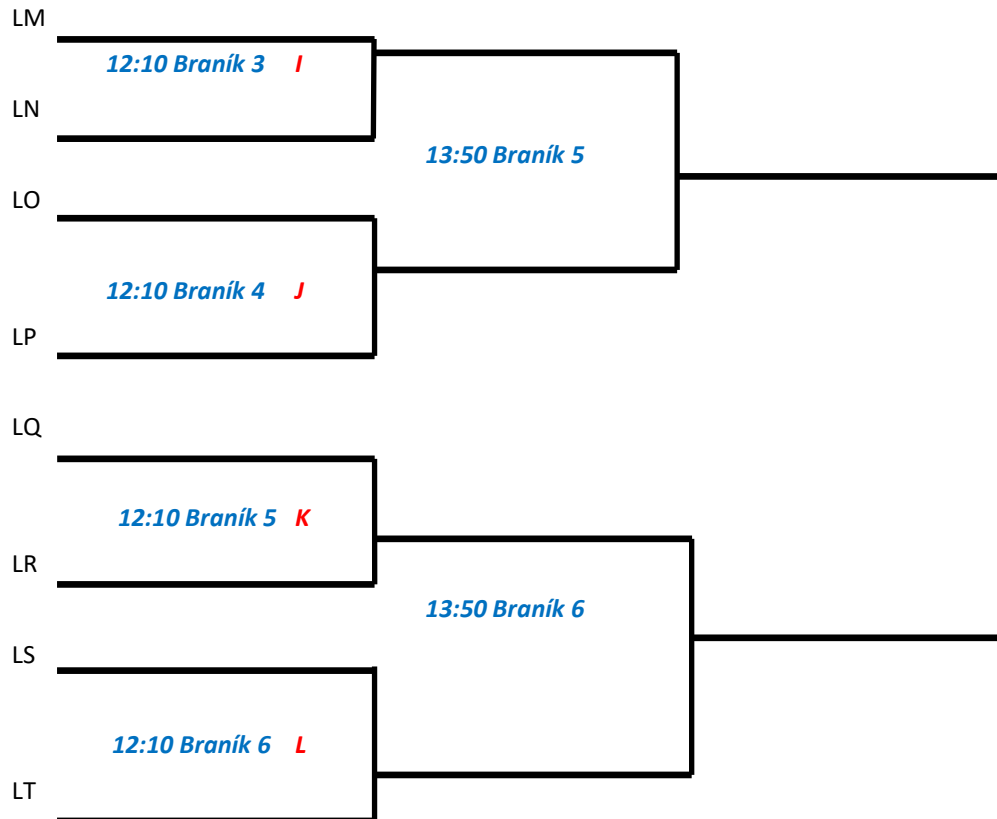

PRAGUE'S BARREL

32th ANNIVERSARY 2024 JUNE

SCHEDULE FOR MEN FOOTBALL 6+1 – PLAY-OFF

SATURDAY

PLAY TIME: 2*20 min

9. – 16. PLACE