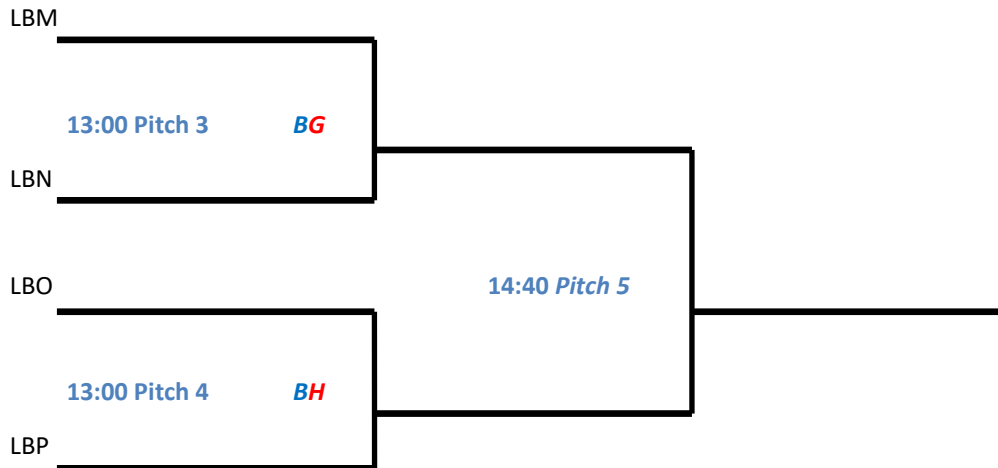

17. – 25. PLACE

19. – 20. PLACE

PRAGUE'S BARREL

32th ANNIVERSARY 2024 JUNE

21. – 24. PLACE

23. – 24. PLACE

PRAGUE'S BARREL

32th ANNIVERSARY 2024 JUNE

GROUP „X“

FRIDAY

PLAY TIME: 2*20 min

<i>Group X</i>	<i>X1</i>	<i>X2</i>	<i>X3</i>	Points	Score	Place
1.	Prague's barrel 2024					
2.		Prague's barrel 2024				
3.			Prague's barrel 2024			

SCHEDULE TIME

Time/Stadium	No.	Team	Score
9:30 Braník 1	1.		
	3.		
11:20 Braník 3	2.		
	3.		
13:00 Braník 5	1.		
	2.		